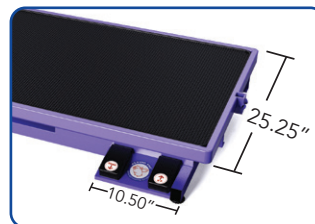

Flying Pig® Grooming

Model #FP200

FLYING PIG ULTIMATE ELECTRIC GROOMING TABLE

Our Ultimate Electric Grooming Table is designed to make your grooming job easier and more fun!

With an electric lift system, all you have to do is press a pedal with your foot to adjust the height to accommodate any pet.

The removable silicone covered table top creates a comfortable padding for pet's feet!

ACCESSORIES INCLUDED

- Heavy Duty Grooming Arm w/Loops
- Leg Levelers (4)

MATERIALS

- Table Frame: Thick Steel with Powder-Coated Graphite Finish
- TableTop: Wood w/Silicone Matting
- Pedals: High Quality Plastic
- Grooming Arm: Stainless Steel
- Knobs: High Quality Plastic

VOLTAGE

Voltage: 120 Volts

FEATURES

- Supports Pets up to 220 lbs
- Rising Speed: 0.95 inches/second
- Descent Speed: 1.17 inches/second

TABLETOP

TABLETOP DIMENSIONS

800-929-2159

CS@FlyingPigGrooming.com