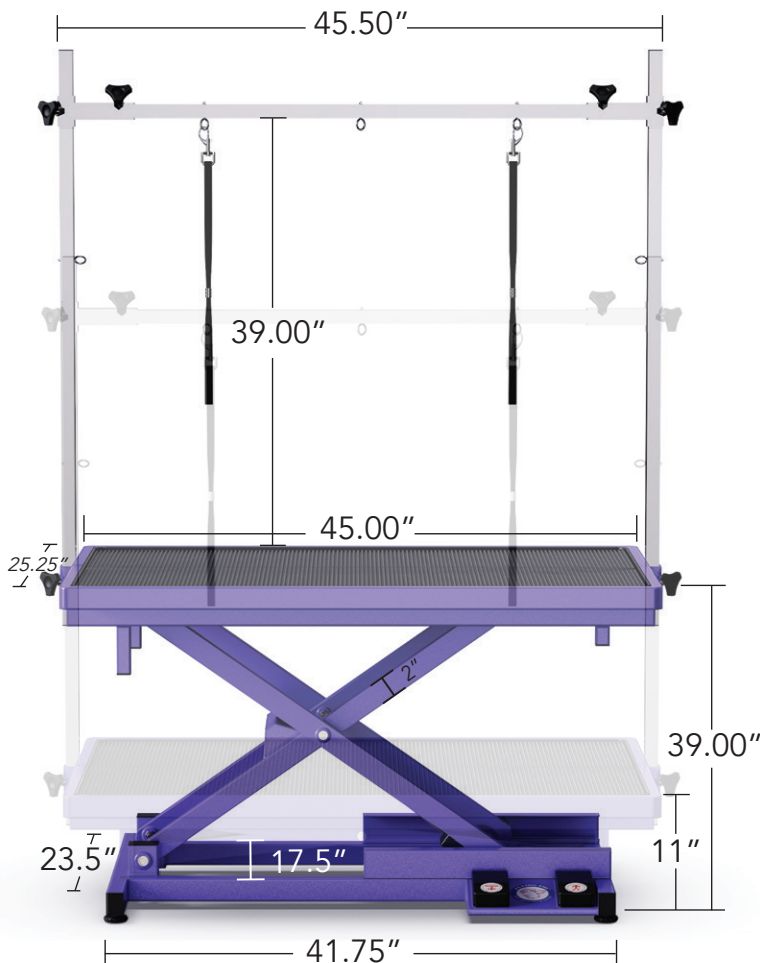

Flying Pig® Grooming

Model #FP200

FLYING PIG ULTIMATE ELECTRIC GROOMING TABLE

Our Ultimate Electric Grooming Table is designed to make your grooming job easier and more fun!

With an electric lift system, all you have to do is press a pedal with your foot to adjust the height to accommodate any pet.

The removable silicone covered table top creates a comfortable padding for pet's feet!

ACCESSORIES INCLUDED

- Heavy Duty Grooming Arm w/Loops
- Leg Levelers (4)

MATERIALS

- Table Frame: Thick Steel with Powder-Coated Graphite Finish
- TableTop: Wood w/Silicone Matting
- Pedals: High Quality Plastic
- Grooming Arm: Stainless Steel
- Knobs: High Quality Plastic

VOLTAGE

Voltage: 120 Volts

FEATURES

- Supports Pets up to 220 lbs
- Rising Speed: 0.95 inches/second
- Descent Speed: 1.17 inches/second

TABLETOP

TABLETOP DIMENSIONS

800-929-2159

CS@FlyingPigGrooming.com