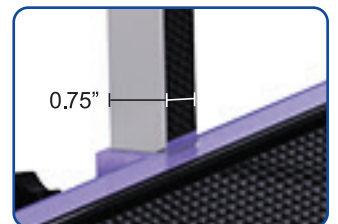

FEATURES

- Supports Pets up to 220 lbs
- Rising Speed: 0.95 inches/second
- Descent Speed: 1.17 inches/second

TABLETOP