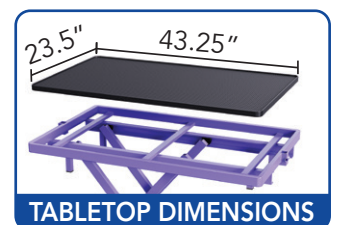

VOLTAGE

Voltage: 120 Volts

FEATURES

- Supports Pets up to 220 lbs
- Rising Speed: 0.95 inches/second
- Descent Speed: 1.17 inches/second

TABLETOP

TABLETOP DIMENSIONS

800-929-2159

CS@FlyingPigGrooming.com